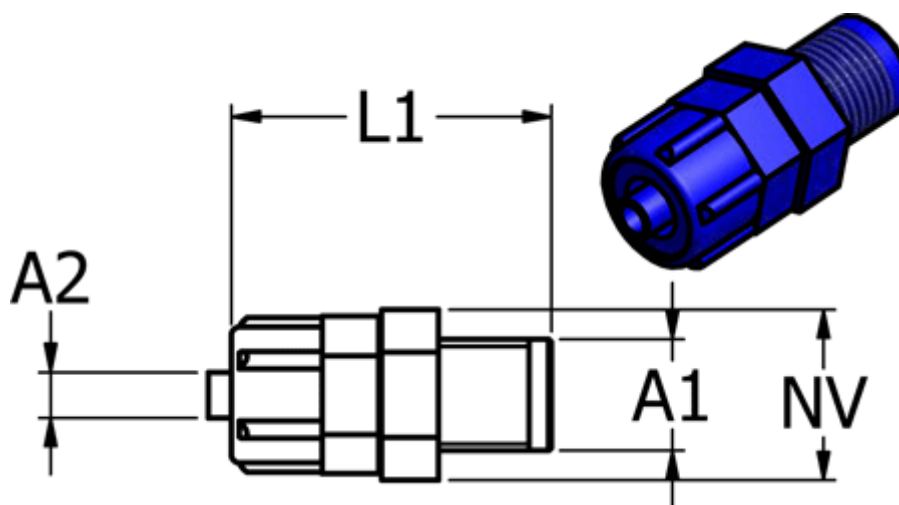

Data Sheet

Article number: 58611654

Description: Push-on fitting POM 11.654, Ø8/6-G 1/4"
Straight plastic union, blue

Measures

For hose A2	= 8/6
L1	= 32
NV	= 17
Thread A1	= G 1/4"